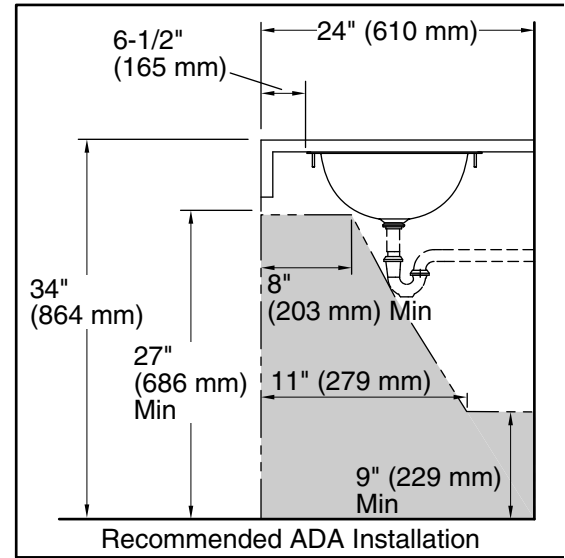

Rhythm® Oval

Undermount bathroom sink with mirror finish
K-2602-MU

Features

- Oval basin with Mirror finish.
- No faucet holes; requires wall- or counter-mount faucet.
- Without overflow.
- 18" (457 mm) x 13" (330 mm)

Included Components

Additional Components:
1193643 Basin clamps
Drain gasket
Tube

ADA

CSA B651

Codes/Standards

ASME A112.19.3/CSA B45.4
ADA
ICC/ANSI A117.1
CSA B651

KOHLER® One-Year Limited Warranty

See website for detailed warranty information.

Technical Information

All product dimensions are nominal.

Bowl configuration:	Single
Installation:	Undermount
Bowl area (Only):	Length: 18" (457 mm) Width: 13" (330 mm) Water depth: 5-7/8" (149 mm)
Drain hole:	1-5/8" (41 mm)
Template:	1000258-7, required, included

Notes

Install this product according to the installation instructions.

Supplied basin clamp assembly requires 3/4" (19 mm) minimum countertop thickness. Installer must supply anchors for thinner countertops.