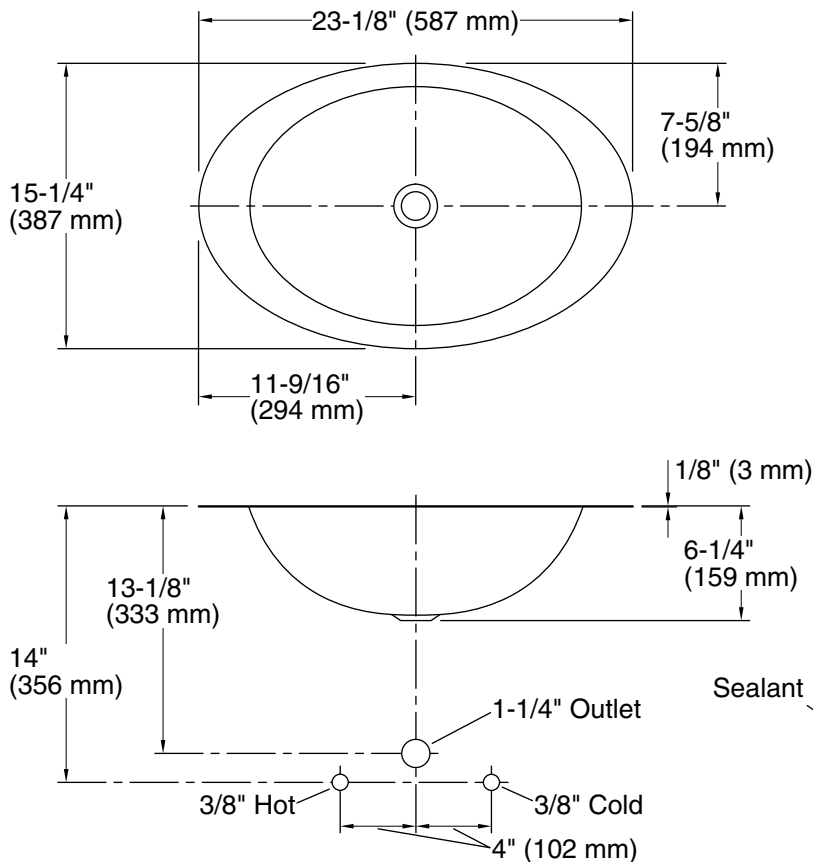

Rhythm® Oval

Undermount bathroom sink with mirror finish
K-2602-MU

Features

- Oval basin with Mirror finish.
- No faucet holes; requires wall- or counter-mount faucet.
- Without overflow.
- 18" (457 mm) x 13" (330 mm)

Technical Information

All product dimensions are nominal.

Bowl configuration:	Single
Installation:	Undermount
Bowl area (Only):	Length: 18" (457 mm) Width: 13" (330 mm) Water depth: 5-7/8" (149 mm)
Drain hole:	1-5/8" (41 mm)
Template:	1000258-7, required, included

Notes

Install this product according to the installation instructions.

Supplied basin clamp assembly requires 3/4" (19 mm) minimum countertop thickness. Installer must supply anchors for thinner countertops.