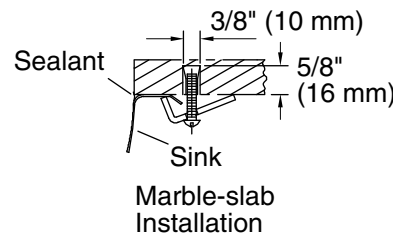

Included Components

Additional Components:
1193643 Basin clamps
Drain gasket
Tube

ADA

CSA B651

Codes/Standards

ASME A112.19.3/CSA B45.4
ADA
ICC/ANSI A117.1
CSA B651

KOHLER® One-Year Limited Warranty

See website for detailed warranty information.

Technical Information

All product dimensions are nominal.

Bowl configuration:	Single
Installation:	Undermount
Bowl area (Only):	Length: 18" (457 mm) Width: 13" (330 mm) Water depth: 5-7/8" (149 mm)
Drain hole:	1-5/8" (41 mm)
Template:	1000258-7, required, included

Notes

Install this product according to the installation instructions.

Supplied basin clamp assembly requires 3/4" (19 mm) minimum countertop thickness. Installer must supply anchors for thinner countertops.